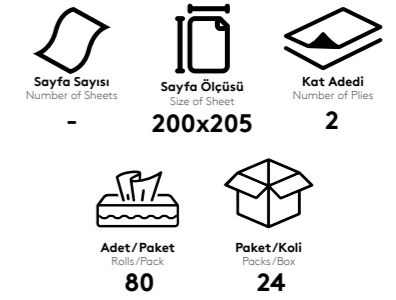

Select Kutu Mendil
Çift Katlı Mendil
Facial Tissue
2 ply Facial Tissue

Ürün Kodu Product Code 163600226