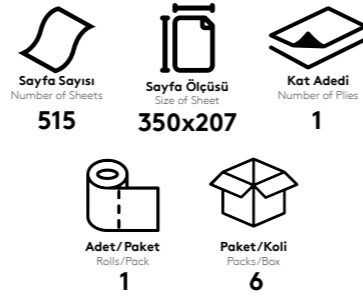

### Ürün Kodu Product Code 153605595

**Expert İçten Çekmeli Havlu**  
Tek Katlı Havlu Kağıt 5KG  
**Expert Centerpull**  
1 ply Paper Towel

**Ürün Kodu** Product Code 153606439

**Select Kutu Mendil**  
Çift Katlı Mendil  
**Facial Tissue**  
2 ply Facial Tissue